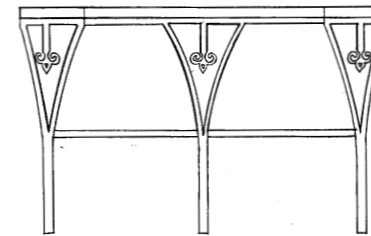

**Venus**

End Table  
25" RD x 25" H

*Classic beauty and innovative styles*

*Classic designs in a vast variety of dramatic colors.*

**Zepher**

End Table  
24" TRI x 25" H

Refer to back of sheet for Console and Cocktail Table specifications.

**TABLES**

Cocktail Tables  
End Tables  
Consoles

Manufactured with solid, durable **QUARIZZ®** stone surfaces and decorative iron finishes.

**Venus**

Cocktail Table  
48" x 30" x 20" H

Wall Mount Console  
48" x 18" x 30" H