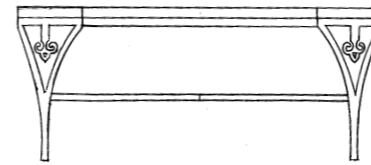

**Venus**

End Table  
25" RD x 25" H

*Classic beauty and innovative styles*

*Classic designs in a vast variety of dramatic colors.*

**Zepher**

End Table  
24" TRI x 25" H

Refer to back of sheet for Console and Cocktail Table specifications.

**TABLES**

Cocktail Tables  
End Tables  
Consoles

Manufactured with solid, durable **QUARIZZ®** stone surfaces and decorative iron finishes.

**Venus**

Cocktail Table  
48" x 30" x 20" H

Wall Mount Console  
48" x 18" x 30" H