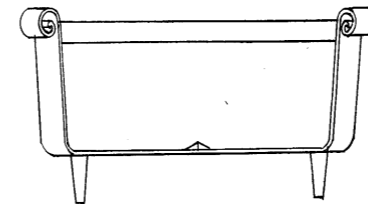

Talis

End Table
25" x 25" x 25" H

QUARIZZ® stone surfaces for durable elegance indoors and out

The element of distinction for your decorative needs.

Urban

End Table
25" x 25" x 25" H

TABLES

Cocktail Tables
End Tables
Consoles

Manufactured with solid, durable **QUARIZZ®** stone surfaces and decorative iron finishes.

Talis

Cocktail Table
48" x 30" x 20" H

Console Table
48" x 18" x 30" H

Matching framed mirrors available for most styles.