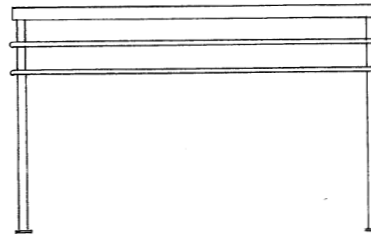

www.stone1.com

www.quarizz.com

TABLES

Cocktail Tables
End Tables
Consoles

Manufactured with solid, durable QUARIZZ® stone surfaces and decorative iron finishes

Lunas

Cocktail Table
48" x 30" x 20" H

Console Table
48" x 18" x 30" H