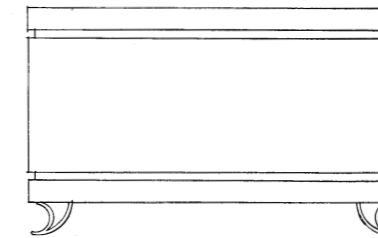

Visit our website for more Rams Glen products and information:

www.quarizz.com

www.stone1.com

CLASS 1
IRON SLIP
#946 R
CENTER
APPLY DETAIL
ON TOP OF TWO
1 1/2" ROUND
IRON

Murano

Cocktail Table
48" x 30" x 20" H