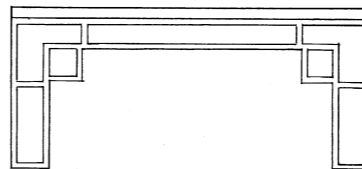

TABLES

Cocktail Tables
End Tables
Consoles

Manufactured with solid, durable **QUARIZZ®** stone surfaces and decorative iron finishes.

Aztec

End Table
25" x 25" x 25" H

Cambria

End Table
25" x 25" x 25" H

Superior materials and finishes from Rams Glen, Inc.

Use our in-house designers to help you with your project needs.

Refer to back of sheet for Console and Cocktail Table specifications.

Aztec

Cocktail Table
48" x 30" x 20" H

Console Table
48" x 18" x 30" H