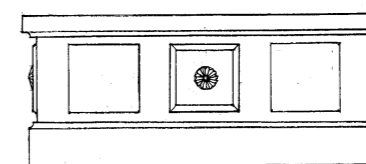

Use our in-house designers to help you with your project needs.

Refer to back of sheet for Console and Cocktail Table specifications.

Aztec

Cocktail Table
48" x 30" x 20" H

Console Table
48" x 18" x 30" H

Visit our website for more Rams Glen products and information:
www.quarizz.com
www.stone1.com

Cambria

Cocktail Table
48" x 30" x 20" H

Console Table
48" x 18" x 30" H

Table tops are available in QUARIZZ®, glass, or wood.