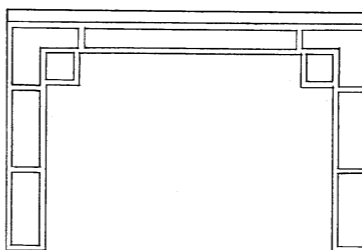

Use our in-house designers to help you with your project needs.

Refer to back of sheet for Console and Cocktail Table specifications.

Aztec

Cocktail Table
48" x 30" x 20" H

Console Table
48" x 18" x 30" H