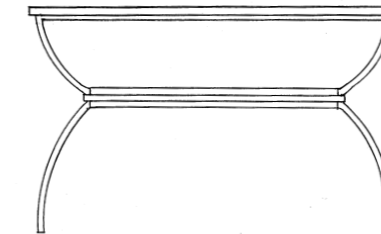

Affordable, attractive, furniture for years of durable wear.

**Aria**

End Table  
25" RD x 25" H

Refer to back of sheet for Console and Cocktail Table specifications.

**Ancient Key**

Cocktail Table  
48" x 30" x 20" H

Console Table  
48" x 18" x 30" H

Matching framed mirrors available for most styles.

Refer to QUARIZZ® and iron sample sheets for custom surface colors and finishes.

**QUARIZZ®**

- Seamless
- Lightweight
- Water & stain resistant
- Natural appearance
- Flexible and shock absorbent
- No toxic chemicals and formaldehyde free

Visit our website for more Rams Glen products and information:  
[www.quarizz.com](http://www.quarizz.com)  
[www.stone1.com](http://www.stone1.com)

**Aria**

Cocktail Table  
48" x 30" x 20" H

Console Table  
48" x 18" x 30" H