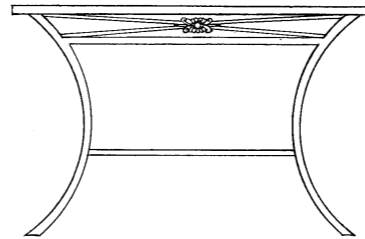

Aegean

End Table
25" RD x 25" H

**Cocktail Tables
End Tables
Consoles**

Manufactured with solid, durable **QUARIZZ®** stone surfaces and decorative iron finishes.

Altarie

End Table
25" RD x 25" H

Quality designs at an affordable price . . .

Choose from many edge details, stone textures and colors.

Refer to back of sheet for Console and Cocktail Table specifications.

TABLES

Aegean

Cocktail Table
48" x 30" x 20" H

Console Table
48" x 18" x 30" H