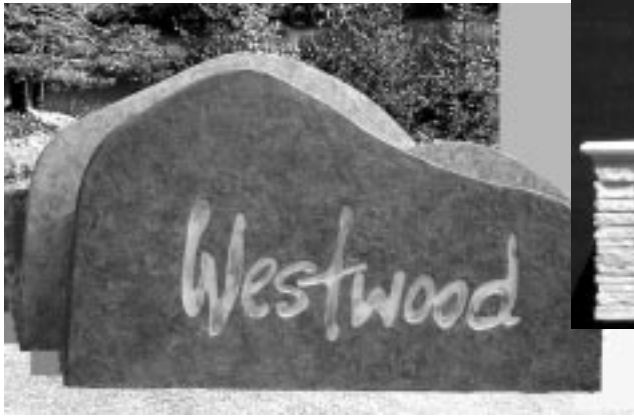

“Durability and style at a fraction of the cost!”

Rams Glen Inc. is pleased to announce yet another innovative application of QUARIZZ® stone surfaces. Consider QUARIZZ® Monument Signage as a viable option for your next project. Be it an industrial or residential complex, a school or institution, a hotel, a restaurant, theme park, or mall . . . choose QUARIZZ® versatility and durability you can count on - at a fraction of the cost of standard monument signage.