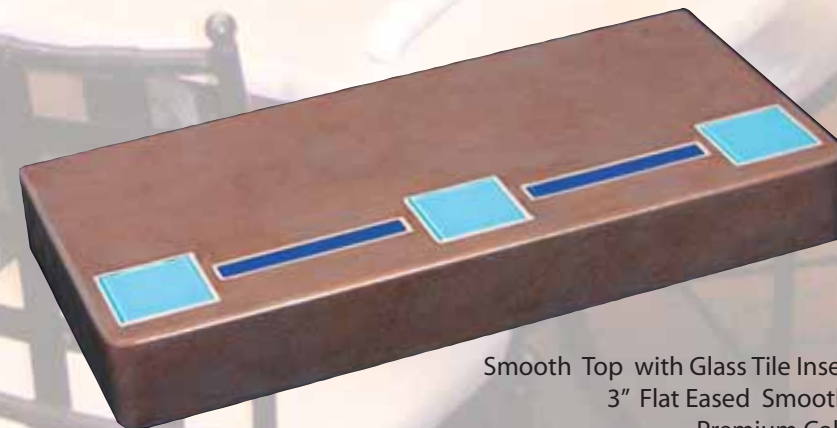

QUARIZZ[®] tabletop surfaces are a purposeful El Torito Restaurant choice for their location in Seal Beach, California (shown here). QUARIZZ[®] is also the designer's choice at many other El Torito locations in Southern California. For patio and inside dining, and for exquisite bar surfaces, QUARIZZ[®] is unmatched in its design applications.

Smooth Top
 3" Half Bull Nose Smooth Edge
 Premium Color: Silver Fox

Textured Top
 2" Flat Eased Textured Edge
 Premium Color: Julian

Smooth Top
 1.5" Ogee Smooth Edge
 Premium Color: Capri

Smooth Top
 3" Full Bullnose Textured Edge
 Premium Color: Cheyenne

Smooth Top with Glass Tile Inset
 3" Flat Eased Smooth Edge
 Premium Color: Messina

Call us at:
 (760) 744-5447
 Email at:
 info@ramsglen.com
 Fax at:
 (760) 471-7231

For more product
 information go to:
www.ramsglen.com