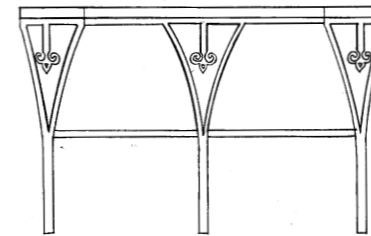

Venus

End Table
25" RD x 25" H

Classic beauty and innovative styles

Classic designs in a vast variety of dramatic colors.

Zepher

End Table
24" TRI x 25" H

Refer to back of sheet for Console and Cocktail Table specifications.

TABLES

Cocktail Tables
End Tables
Consoles

Manufactured with solid, durable **QUARIZZ®** stone surfaces and decorative iron finishes.

Venus

Cocktail Table
48" x 30" x 20" H

Wall Mount Console
48" x 18" x 30" H