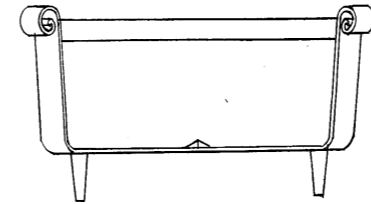

Refer to back of sheet for Console and Cocktail Table specifications.

**TABLES**

Cocktail Tables  
End Tables  
Consoles

Manufactured with solid, durable QUARIZZ® stone surfaces and decorative iron finishes.

**Talis**

**Cocktail Table**  
48" x 30" x 20" H

**Console Table**  
48" x 18" x 30" H

Matching framed mirrors available for most styles.

Refer to QUARIZZ® and iron sample sheets for custom surface colors and finishes.