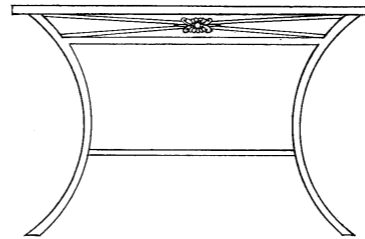

**Aegean**

**End Table**  
25" RD x 25" H

**Altarie**

**End Table**  
25" RD x 25" H

**Cocktail Tables  
End Tables  
Consoles**

Manufactured with solid, durable **QUARIZZ®** stone surfaces and decorative iron finishes.

**TABLES Aegean**

**Cocktail Table**  
48" x 30" x 20" H

**Console Table**  
48" x 18" x 30" H

Matching framed mirrors available for most styles.

Refer to **QUARIZZ®** and iron sample sheets for custom surface colors and finishes.